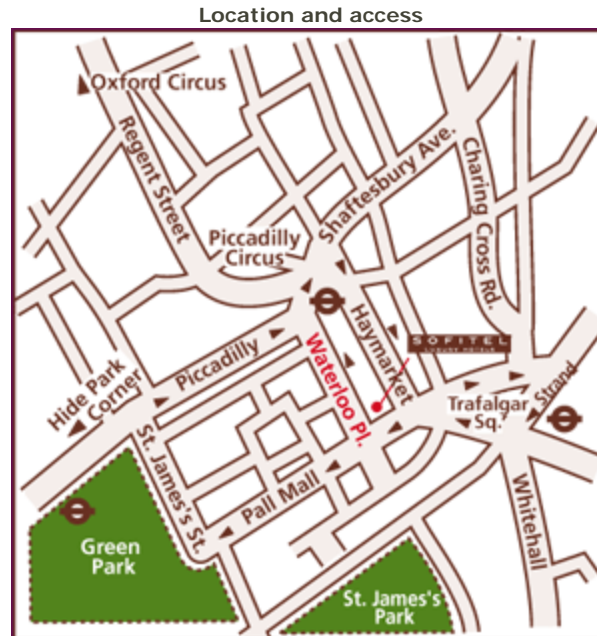

SOFITEL LONDON ST JAMES

6 Waterloo Place , SW1Y 4AN LONDON, UNITED KINGDOM

MAPS AND DIRECTIONS

HOTEL

Address : 6 Waterloo Place
Town : SW1Y 4AN LONDON
Country : UNITED KINGDOM
Tel : (+44)20/77472200
Fax : (+44)20/77472210
E-mail : H3144@sofitel.com
Hotel code : 3144

Hotel Manager : Mr Denis DUPART
Head Chef : Mr Paul DANABIE

Other hotel information Number of rooms : 186

Airport : GATWICK
HEATHROW
LONDON CITY AIRPORT

Railway Station : EUSTON
KINGS CROSS
PADDINGTON
ST. PANCRAS
WATERLOO

Underground station :

Line	Station
BAKERLOO LINE	PICCADILLY CIRCU
PICCADILLY LINE	PICCADILLY CIRCU

From Heathrow, take the M4 then A4 (Cromwell Rd, onto Thurloe Pl, Brompton Rd then Knightsbridge, through Hyde Park Corner onto Piccadilly). At Piccadilly Circus turn right onto Haymarket, right onto Pall Mall then right onto Lower Regent St. From Gatwick, M23 onto A23, then Kennington Rd to Westminster Bridge Rd, continue onto Westminster Bridge, then right onto Parliament St, onto Whitehall, take the second left at Trafalgar Sq onto Cockspur St, through to Pall Mall and right onto Lower Regent St.